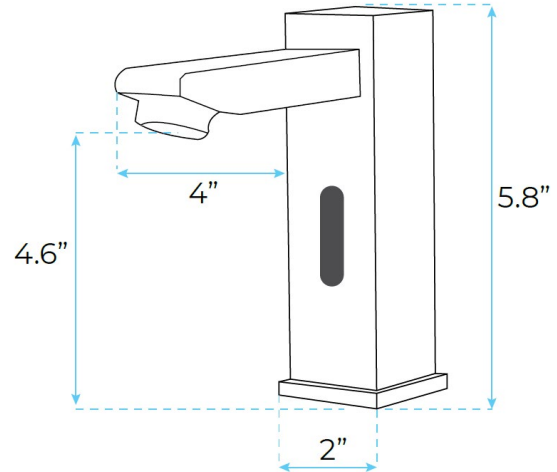

FONTANA VERONA COLD & HOT CHROME FINISH TOUCHLESS BATHROOM FAUCET SPECS

SPECS :

Power: DC:6V(4AA alkaline battery)

AC:220V-240V; 50/60HZ

Water Consumption: 0.05Mpa-0.6Mpa

Detection Zone: 16-32 cm or adjustable

Dia.of inlet / outlet pipe: G1/2"

Flux: $\geq 0.07L/S$

Temperature: 0.1-50°C

Water Pressure: 0.1 - 7.0 KGS/cm , 10 -
125 psi

flow rate : 2.5 GPM